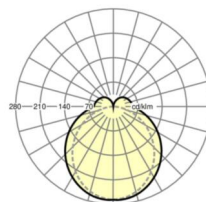

CHARACTERISTICS

Order number	19135004064
EAN number	4020863413454
Commodity code	94051190
Certification mark	IP 20, Protection class I, ENEC10 VDE, F, HACCP DIN10500/Food/IFS-application-related suitability/BRC, Indoor, CE
Impact resistance (IK rating)	IK03 (10°C bis 40°C)
Ambient temperatur	ta 10°C to 40°C
Warranty period	5 years
State funding programs	BEG - Federal funding for efficient buildings (valid only for Germany)

ELECTRICAL ENGINEERING

Controller	Electronic driver (1 pcs.)
System output	27W
Mains voltage	230V/50Hz
Circuit breakers (inrush current)	15 pieces/B10, 25 pieces/B16, 24 pieces/C10, 38 pieces/C16
Energy efficiency class/light source	C

LIGHTING TECHNOLOGY

Placement	LED, Colour rendering/Light colour CRI ≥ 80 / 3000K
Colour tolerance (MacAdam)	3SDCM
Photobiological safety (Luminaire)	RG1
Nominal luminous flux	4522lm
LED service life	50000h L80/B10 (Tq 40°C)
Luminaire luminous efficiency	166lm/W
Beam angle	130° (C0) / 110° (C90)
UGR lat./long.	23.7 / 22.2

MECHANICS

Housing colour	black RAL 9005
Dimensions (LxWxDxH)	1531mm x 63mm x 54mm
Weight (net)	2.1kg
Type of installation	Mounting rail system installation, Light structure

Dimensions

L	1531 mm	Length
B	63 mm	Width
H	54 mm	Height

DEEP-LINK

<https://www.regiolux.de/en/article/19135004064>

Reference	LED 5000lm 830
ηLB	100 %
Φ ↓/↑	84 % / 16 %
UGR lat./long.	23.7 / 22.2